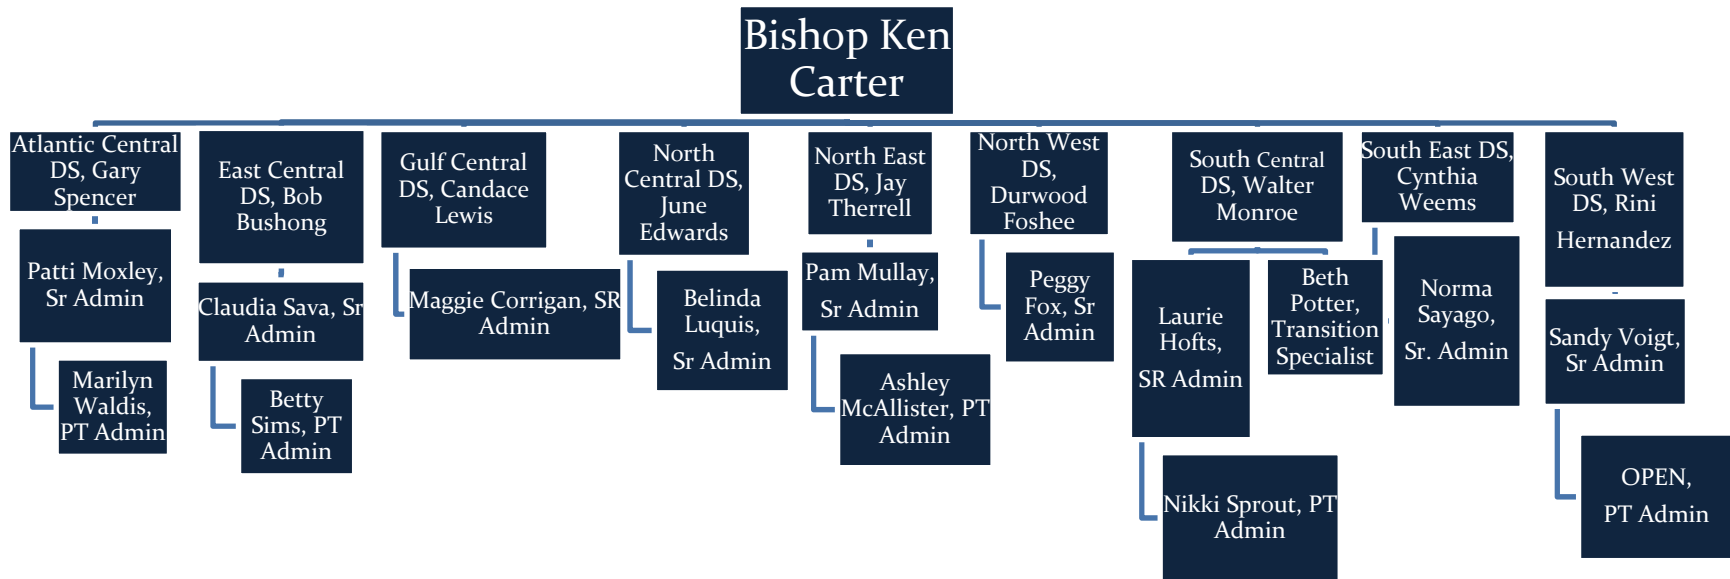

The Florida United Methodist Conference Organizational Chart

District Offices

Connectional Ministries: Missional Engagement/Congregational Vitality/New Church Development

Connectional Ministries: Camps and Retreats

Connectional Ministries: Connectional Relationships

Administrative Services: Finance Administration, Ministry Protection, HR and Benefits

Campus Ministries