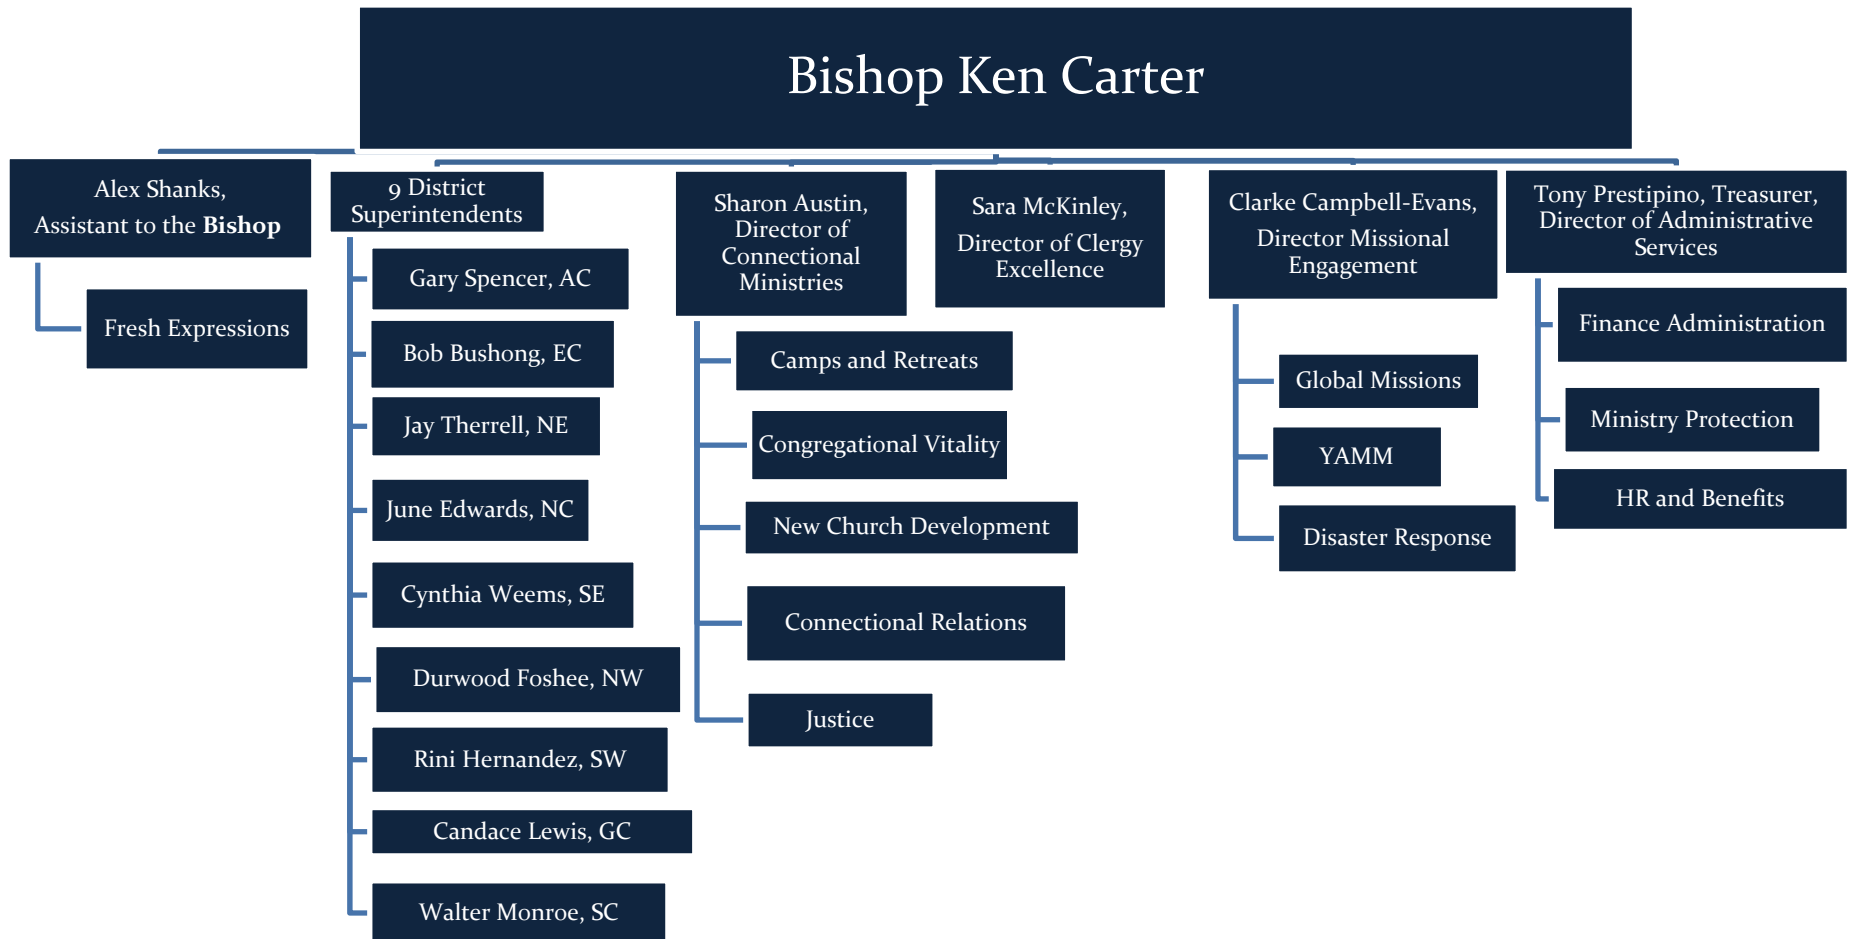

The Florida United Methodist Conference Organizational Chart

District Offices

Connectional Ministries: Missional Engagement/Congregational Vitality/New Church Development

Connectional Ministries: Camps and Retreats